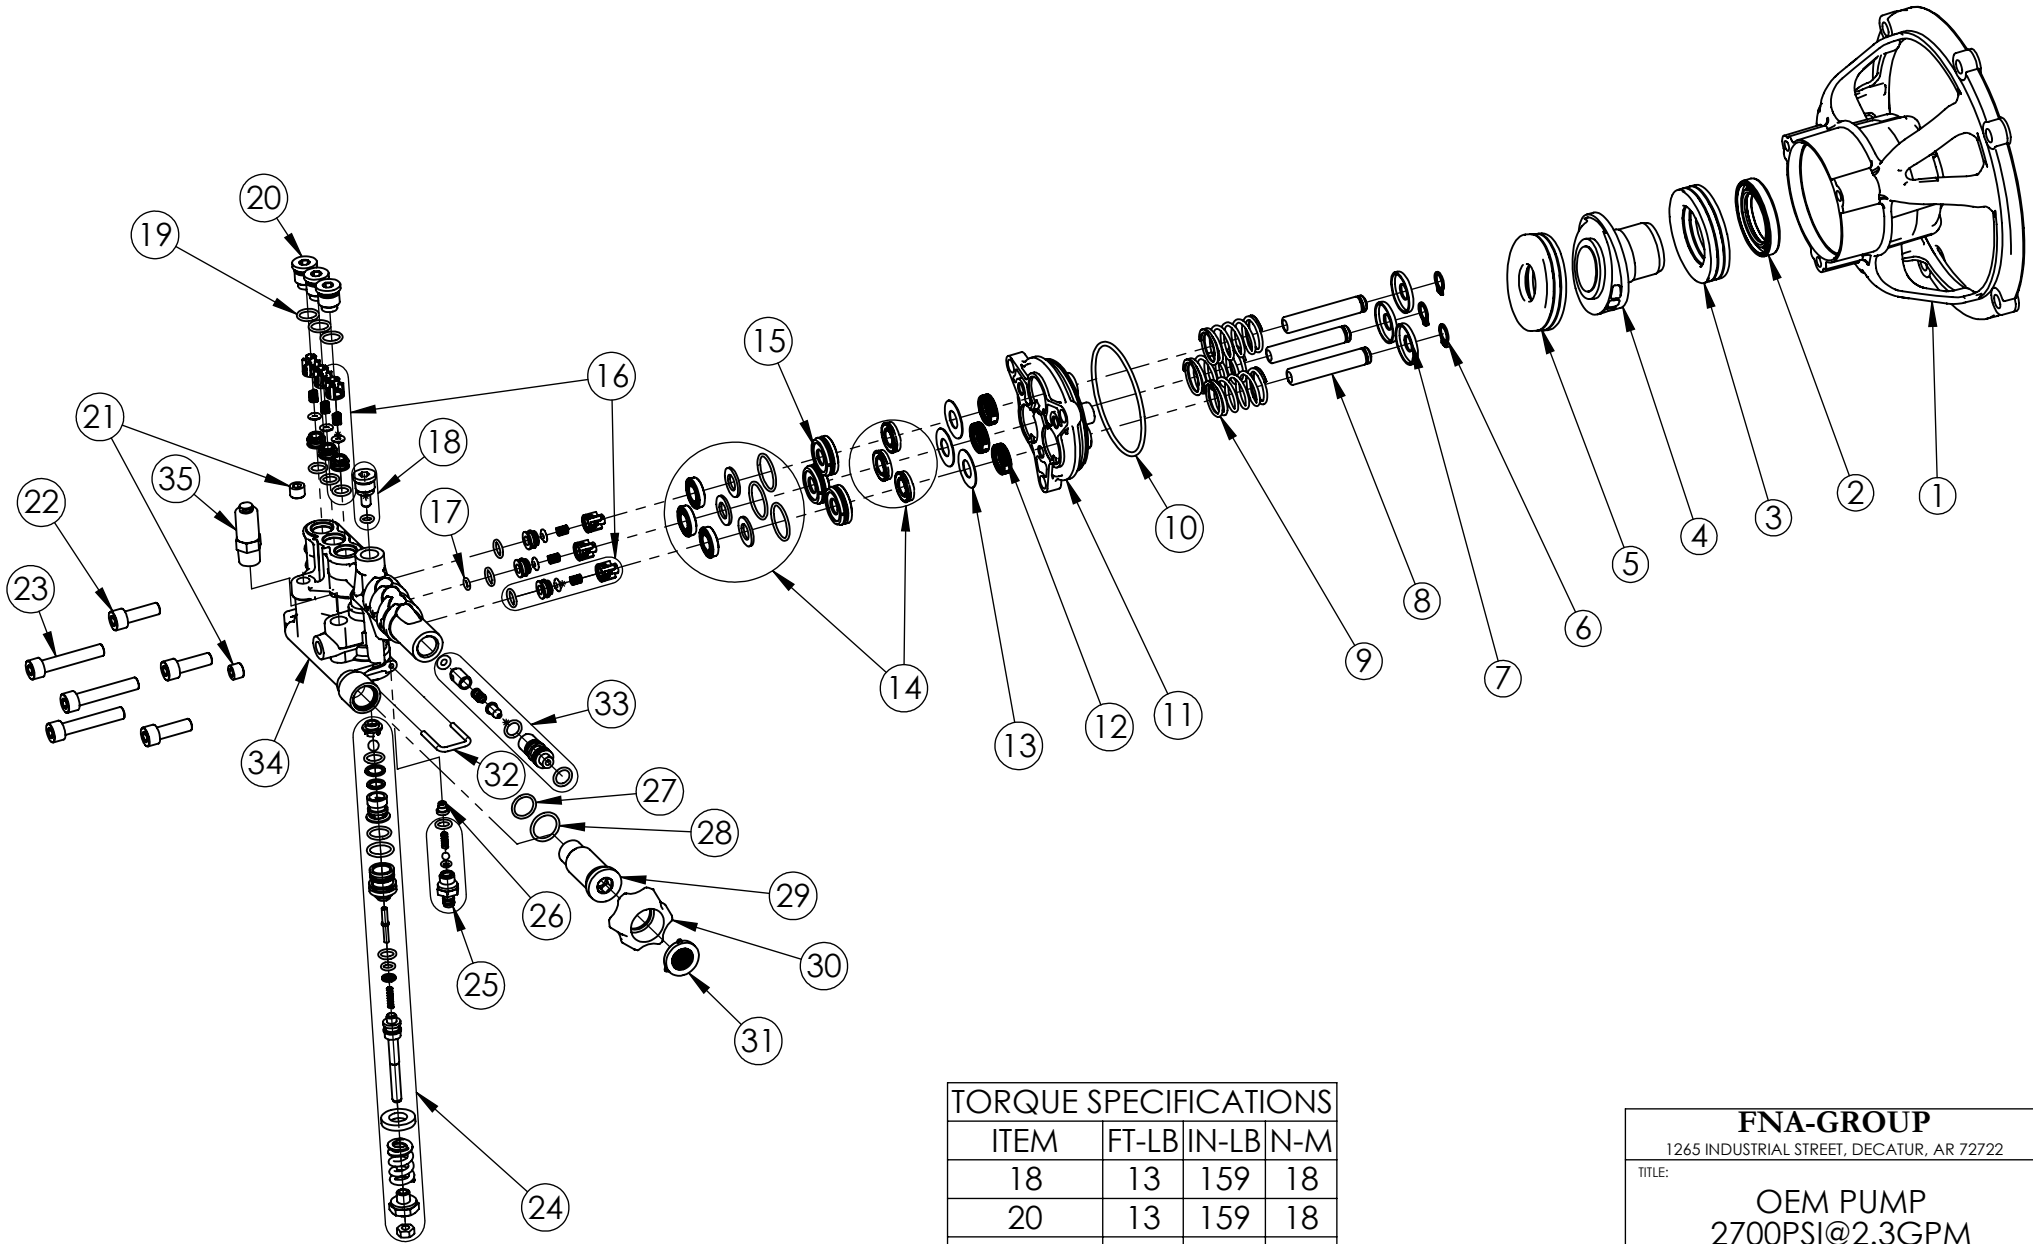

SIZE	DWG. NO.	REV.
A	60730-S	A
SCALE: N/A	ECN# DC14-0205	SHEET 2 OF 8

PUMP SERVICE ASSY, MSVK2723
PART NO. 7107969

ITEM	PART NO	DESCRIPTION	QTY.
5.1	510011	PUMP, 2700 @ 2.3 LONG EXT. AL HEAD W/O P/B	1
5.2		CAP, UNLOADER CAP, BLACK	1
5.3		SCREW, 3/8 TAPTITE 2000SP	1
5.4		BOLT, FLANGE 5/16"-18	2
5.5		NUT, WHIZ 5/16"-18	2
4	7104174	KEY, SHAFT 3/16" x 3/16" x 1 1/4"	1

GUN, 3000PSI M22(M) INLET X M22(F) OUTLET
PART NO. 7104847

LANCE, 16" W/ 1/4" QC-F X M22(M)
PART NO. 7103550

HOSE, MORFLEX 1/4' X 25' X 3100PSI M22(M) X M22(F)
PART NO. 7106419

SOAP HOSE AND FILTER KIT
PART NO. 7102207

SIZE A	DWG. NO. 60730-S	REV. A
SCALE: N/A	ECN# DC14-0205	SHEET 4 OF 8

TORQUE SPECIFICATIONS

ITEM	FT-LB	IN-LB	N-M
18	13	159	18
20	13	159	18
22	16	195	22
23	18	221	25
25	10	115	13
29	13	159	18

FNA-GROUP		
1265 INDUSTRIAL STREET, DECATUR, AR 72722		
TITLE:		
OEM PUMP 2700PSI@2.3GPM VERTICAL NO POWER BOOST		
SIZE	DWG. NO.	REV.
A	60730-S	A
SCALE: N/A	ECN# DC14-0205	SHEET 5 OF 8

SOAP INJECTOR KIT		
ITEM	QTY	DESCRIPTION
1	1	HOSE BARB
2	1	O-RING
3	1	O-RING
4	1	STEEL BALL
5	1	SPRING

33 PART NO. 7106630

VENTURI TUBE KIT		
ITEM	QTY	DESCRIPTION
1	1	O-RING
2	1	CHECK VALVE CORE
3	1	CHECK VALVE SPRING
4	1	NOZZLE
5	1	O-RING
6	1	VENTURI TUBE
7	1	O-RING