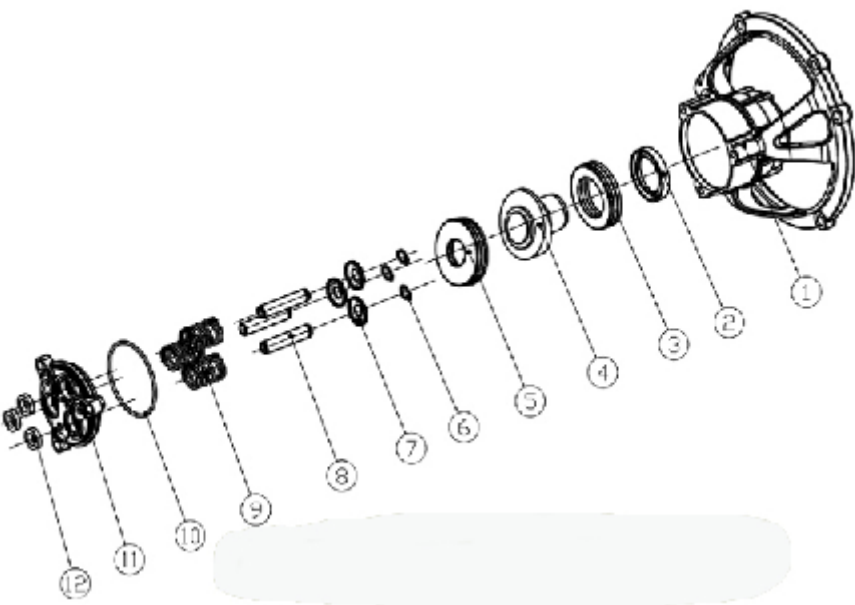

PUMP KIT, 510011 MANIFOLD

PART NO. 7108158

510011 PUMP DRAWING PARTS LIST

ITEM	MAS500	PARTS NAME	QTY PER PUMP	COMMENT				
13	710663	Back ring	3					
14	710664	High Pressure Water Seal	3	Water Seal Kit				
		Back Ring						
		O-Ring						
		Low Pressure Water Seal						
15	710665	Back Ring	3					
16	7104223	Valve Case	6	Valve Kit (INLET AND OUTLET)				
		Spring						
		Valve Plate						
		Valve Seat						
		O-Ring						
17	7106644	O-Ring	1					
18	7108157	Boost Plug	1	Boost Plug Kit				
		O-Ring						
19	7106645	O-Ring	3					
20	7106646	Plug	3					
21	7106647	Plug	2					
22	7106648	Screw	3					
23	7106649	Screw	3					
24	7104226	Nut	1	Unloader Kit				
		Adjusting Nut						
		Spring						
		Seating Ring						
		Valve Sheath						
		O-Ring						
		Checking Ring						
		O-Ring						
		Valve Pole						
		Spring						
		Checking Ring						
		O-Ring						
		Pin						
		Upper Seat						
		Checking Ring						
		O-Ring						
		Steel Ball						
		Back Seat						
		25			7104228	Nozzle	1	Soap Injector Kit
						O-Ring		
O-Ring								
Spring								
26	7106650	Venturi Tube Back Ring	1					
27	7106651	O-Ring	1					
28	7106652	O-Ring	1					
29	7106653	Inlet Connector	1					
30	7106654	Nut	1					
31	7000123	Filter Gasket	1					
32	7106655	U-Pin	1					
33	7106630	O-Ring	1	Venturi Tube Kit				
		Checking Valve Core						
		Checking Valve Spring						
		Nozzle						
		O-Ring						
34	7106656	Pump Head	1					
35	7101359	Thermal Relief Valve	1					

PUMP KIT, 510001/510011 CRANKCASE

PART NO. 7107339

510001/510011 PUMP DRAWING PARTS LIST

ITEM	MAS500	PARTS NAME	QTY PER PUMP	COMMENT
1	7106631	Case	1	
2	7106632	Oil Seal	1	
3	7106633	Thrusting Bearing 2	1	
4	7106634	Wobble Plate	1	
5	7106635	Thrusting Bearing 1	1	
6	7106629	Clip	3	
7	7106657	Spring Base	3	
8	7106658	Plunger	3	
9	7106639	Spring, Plunger	3	
10	7106640	O-Ring, Plunger Base	1	
11	7106661	Base, Plunger	1	
12	7106662	Oil Seal	3	Oil Seal Kit