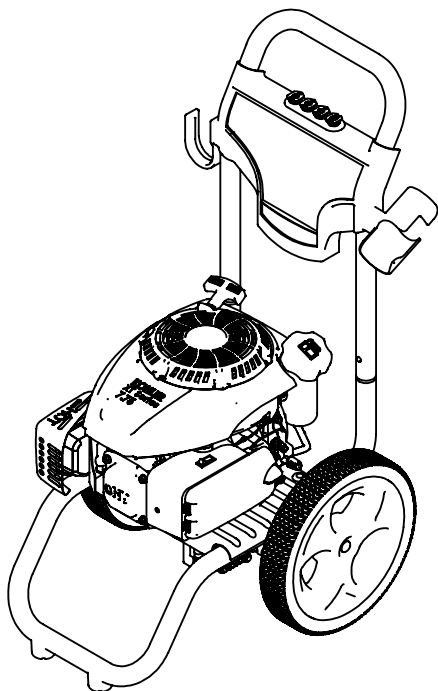

* NOT SHOWN
† NOT SOLD SEPERATLY

PUMP IDENTIFICATION TABLE			
MACHINE SERIAL NO.	PUMP TYPE	PUMP KIT NO.	PUMP PART NO.
749685 TO PRESENT	2700PSI@2.3GPM	7107969	510011

NAME		DATE	FNA-GROUP	
DRAWN	GN	10/31/14	1265 INDUSTRIAL STREET, DECATUR, AR 72722	
CHECKED	MG	10/31/14	TITLE:	
ENG APPR.	-	-	MSVK2723	
MFG APPR.	-	-		
Q.A. APPR.	-	-		
SERVICE APPR.	-	-		
PROPRIETARY AND CONFIDENTIAL			SIZE	DWG. NO.
THE INFORMATION CONTAINED IN THIS DRAWING IS THE SOLE PROPERTY OF FNA-GROUP. ANY REPRODUCTION IN PART OR AS A WHOLE WITHOUT THE WRITTEN PERMISSION OF FNA-GROUP IS PROHIBITED.			A	60730-S
			SCALE: N/A	ECN# DC14-0205
			SHEET 1 OF 8