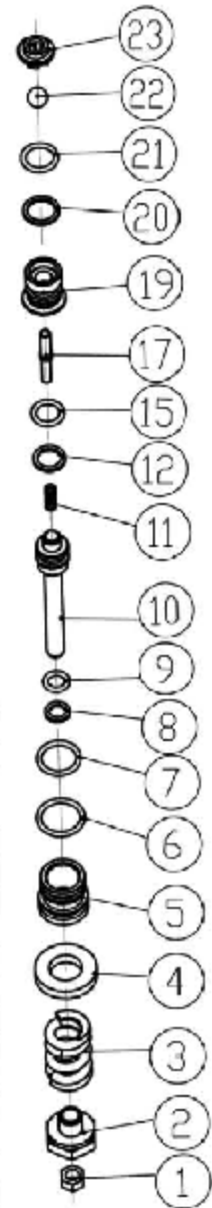

24 PART NO. 7104226

UNLOADER KIT		
ITEM	QTY	DESCRIPTION
1	1	NUT
2	1	ADJUSTING NUT
3	1	SPRING
4	1	SEATING RING
5	1	VALVE SHEATH
6	1	O-RING
7	1	O-RING
8	1	CHECKING RING
9	1	O-RING
10	1	VALVE POLE
11	1	SPRING
12	1	CHECKING RING
15	1	O-RING
17	1	PIN
19	1	UPPER SEAT
20	1	CHECKING RING
21	1	O-RING
22	1	STEEL BALL
23	1	BACK SEAT