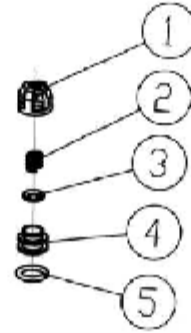

16 PART NO. 7104223

VALVE KIT		
ITEM	QTY	DESCRIPTION
1	6	VALVE CASE
2	6	SPRING
3	6	VALVE PLATE
4	6	VALVE SEAT
5	6	O-RING