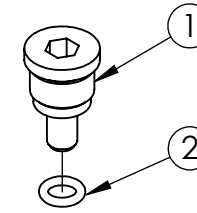

SIZE A	DWG. NO. 60730-S	REV. A
SCALE: N/A	ECN# DC14-0205	SHEET 4 OF 8

TORQUE SPECIFICATIONS

ITEM	FT-LB	IN-LB	N-M
18	13	159	18
20	13	159	18
22	16	195	22
23	18	221	25
25	10	115	13
29	13	159	18

FNA-GROUP		
1265 INDUSTRIAL STREET, DECATUR, AR 72722		
TITLE:		
OEM PUMP 2700PSI@2.3GPM VERTICAL NO POWER BOOST		
SIZE	DWG. NO.	REV.
A	60730-S	A
SCALE: N/A	ECN# DC14-0205	SHEET 5 OF 8

12 PART NO. 7106662

OIL SEAL KIT		
ITEM	QTY	DESCRIPTION
1	3	SEAL, OIL

14 PART NO. 7106664

WATER SEAL KIT		
ITEM	QTY	DESCRIPTION
1	3	HIGH PRESSURE SEAL
2	3	BACK RING
3	3	O-RING
4	3	LOW PRESSURE SEAL

16 PART NO. 7104223

VALVE KIT		
ITEM	QTY	DESCRIPTION
1	6	VALVE CASE
2	6	SPRING
3	6	VALVE PLATE
4	6	VALVE SEAT
5	6	O-RING

18 PART NO. 7108157

BOOST PLUG KIT		
ITEM	QTY	DESCRIPTION
1	1	BOOST PLUG
2	1	O-RING

25 PART NO. 7104228

SOAP INJECTOR KIT		
ITEM	QTY	DESCRIPTION
1	1	HOSE BARB
2	1	O-RING
3	1	O-RING
4	1	STEEL BALL
5	1	SPRING

33 PART NO. 7106630

VENTURI TUBE KIT		
ITEM	QTY	DESCRIPTION
1	1	O-RING
2	1	CHECK VALVE CORE
3	1	CHECK VALVE SPRING
4	1	NOZZLE
5	1	O-RING
6	1	VENTURI TUBE
7	1	O-RING