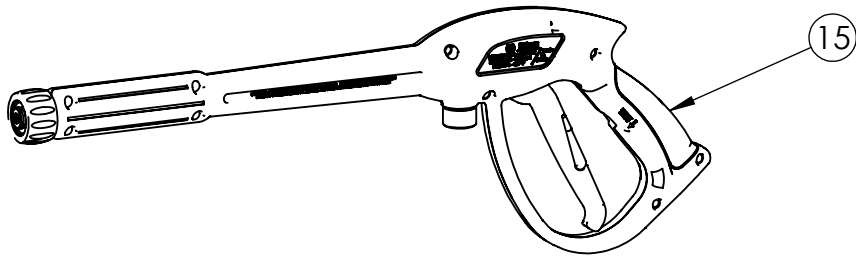

* NOT SHOWN
† NOT SOLD SEPERATLY

PUMP IDENTIFICATION TABLE			
MACHINE SERIAL NO.	PUMP TYPE	PUMP KIT NO.	PUMP PART NO.
749685 TO PRESENT	2700PSI@2.3GPM	7107969	510011

NAME		DATE	FNA-GROUP	
DRAWN	GN	10/31/14	1265 INDUSTRIAL STREET, DECATUR, AR 72722	
CHECKED	MG	10/31/14	TITLE:	
ENG APPR.	-	-	MSVK2723	
MFG APPR.	-	-		
Q.A. APPR.	-	-		
SERVICE APPR.	-	-		
PROPRIETARY AND CONFIDENTIAL			SIZE	DWG. NO.
THE INFORMATION CONTAINED IN THIS DRAWING IS THE SOLE PROPERTY OF FNA-GROUP. ANY REPRODUCTION IN PART OR AS A WHOLE WITHOUT THE WRITTEN PERMISSION OF FNA-GROUP IS PROHIBITED.			A	60730-S
			SCALE: N/A	ECN# DC14-0205
			SHEET 1 OF 8	

SIZE	DWG. NO.	REV.
A	60730-S	A
SCALE: N/A	ECN# DC14-0205	SHEET 2 OF 8

PUMP SERVICE ASSY, MSVK2723
PART NO. 7107969

ITEM	PART NO	DESCRIPTION	QTY.
5.1	510011	PUMP, 2700 @ 2.3 LONG EXT. AL HEAD W/O P/B	1
5.2		CAP, UNLOADER CAP, BLACK	1
5.3		SCREW, 3/8 TAPTITE 2000SP	1
5.4		BOLT, FLANGE 5/16"-18	2
5.5		NUT, WHIZ 5/16"-18	2
4	7104174	KEY, SHAFT 3/16" x 3/16" x 1 1/4"	1