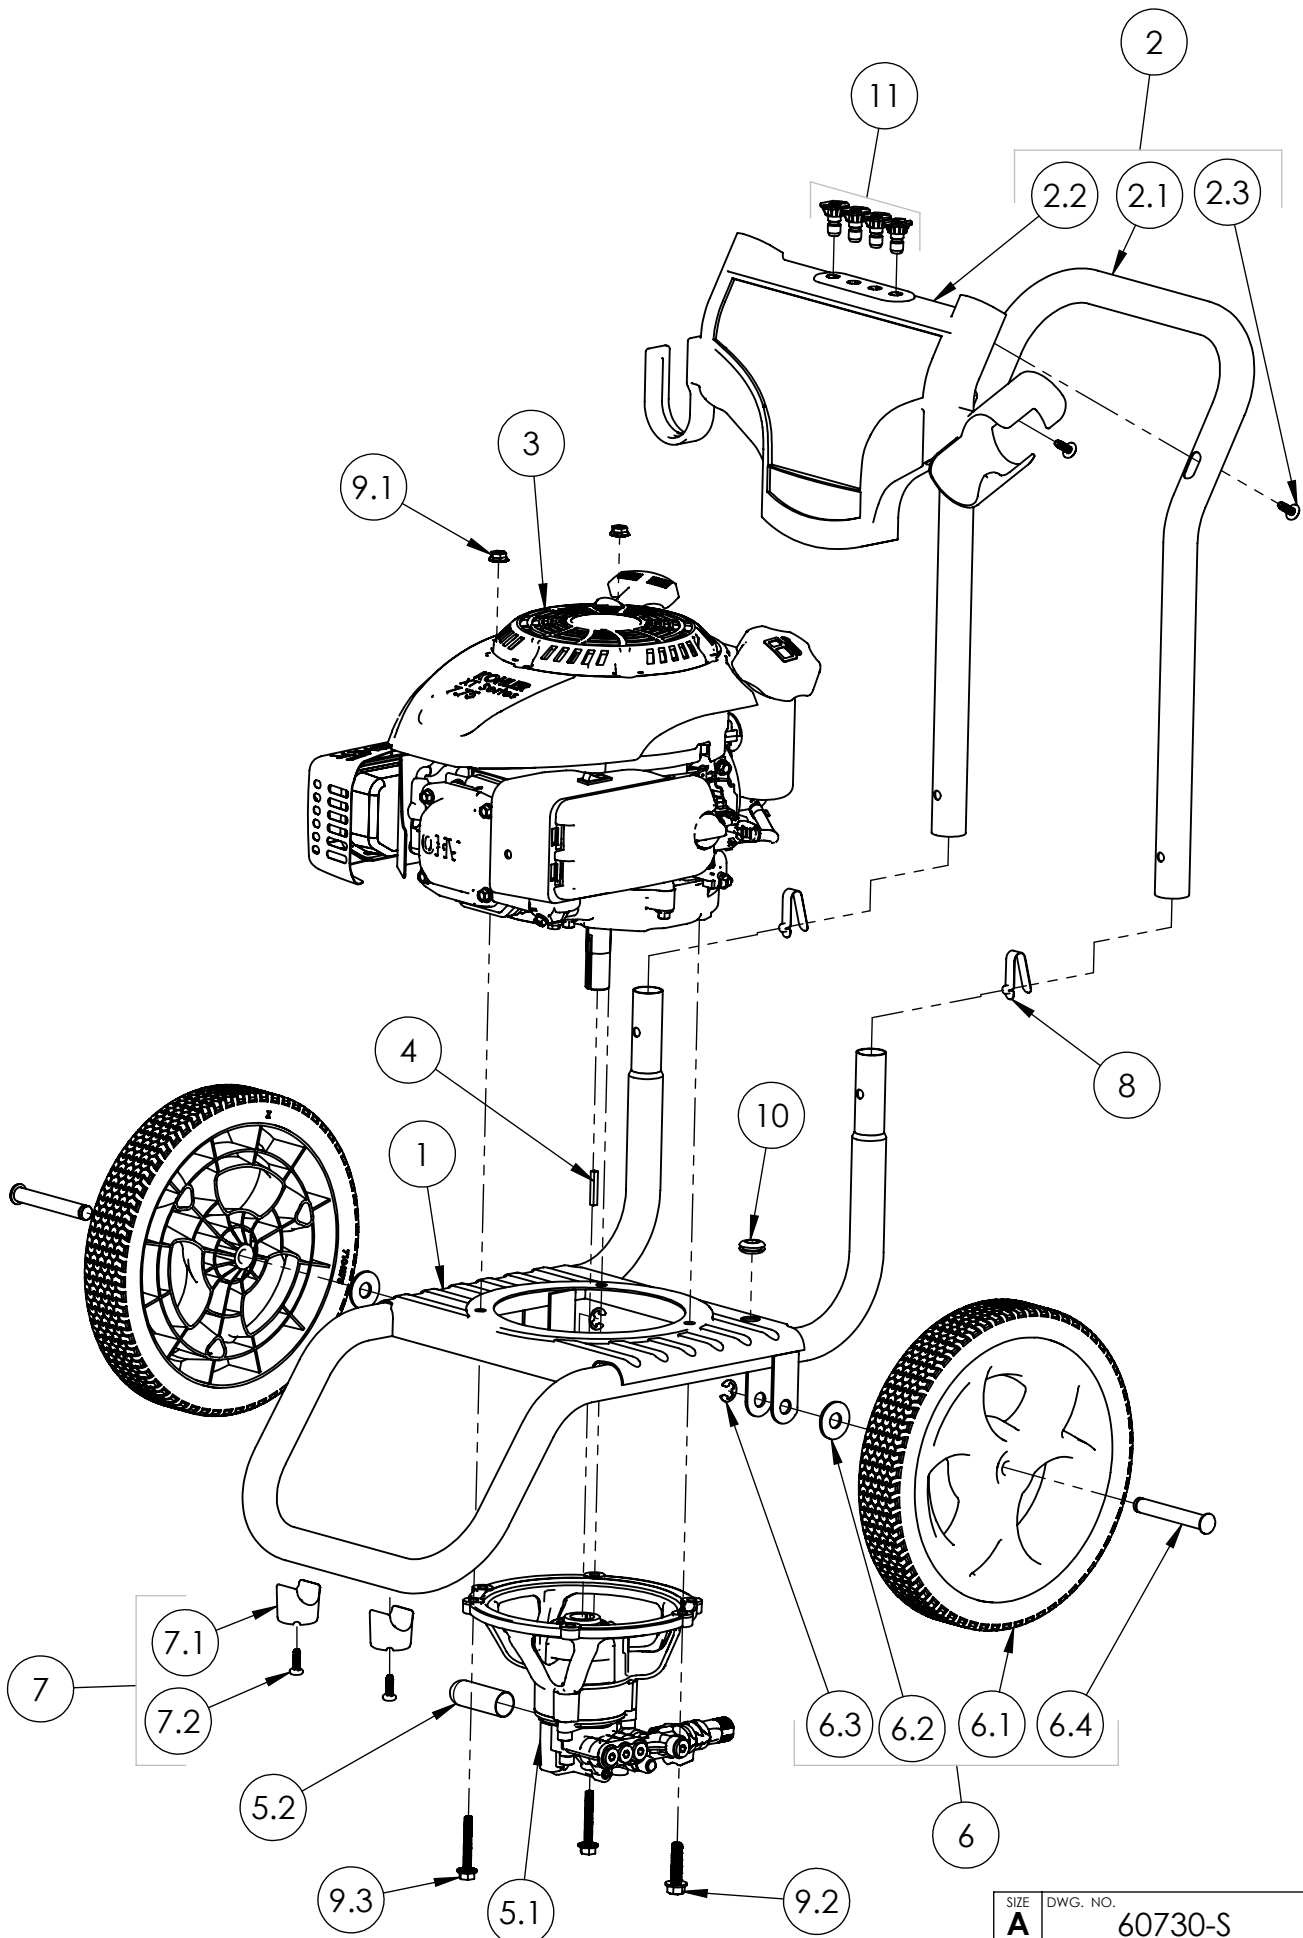

ITEM	PART NO	DESCRIPTION	QTY.
1	7106225	FRAME, 2013 BASE ASSY BLACK MSV3024 STUB	1
2	7107967	HANDLE, SERVICE ASSEMBLY WITH LABELS	1
†	2.1	HANDLE, TUBE F/BLACK (MSV3024) 18 GA.	1
†	2.2	7108162 BONNET SERVICE ASSEMBLY, WITH LABELS	1
†	2.3	SCREW, 1/4-20 PHILLIPS PAN HEAD ZINC PLATED	2
	3	7107968 ENGINE KIT, ENGINE W/ LABELS & SHAFT KEY	1
	4	7104174 KEY, SHAFT 3/16" x 3/16" x 1 1/4"	1
†	5	7107969 PUMP SERVICE ASSEMBLY, MSVK2723	1
†	5.1	510011 PUMP, 2700 @ 2.3 LONG EXT. AL HEAD W/O P/B	1
†	5.2	CAP, UNLOADER CAP, BLACK	1
†	5.3	SCREW, 3/8 TAPTITE 2000SP	1
†	5.4	BOLT, FLANGE 5/16"-18	2
†	5.5	NUT, WHIZ 5/16"-18	2
	6	7105467 WHEEL, SVC KIT 12" BLACK W/AXLE,CLIP,WASHER	2
†	6.1	POWERWASHER WHEEL 12"X2" POLYPRO/PVC BLK	1
†	6.2	WASHER, 1/2" FLAT SAE THROUGH HARDENED	1
†	6.3	CLIP, E-TYPE .500" x .042" 1074 STEEL ZINC	1
†	6.4	AXLE, STUB, ROUND HEAD	1
	7	7105468 FOOT SERVICE KIT, RUBBER FOOT AND SCREW	2
†	7.1	FOOT, RUBBER 1.50D FITTED TO 1.25 TUBE	1
†	7.2	SCREW, TORX PANHEAD 1/4"	1
	8	7102122 BUTTON, SNAP	2
	9	7107970 ENGINE MOUNT HARDWARE KIT, MSVK2723	1
†	9.1	NUT, WHIZ 5/16"-18	2
†	9.2	SCREW, 3/8 TAPTITE 2000SP	1
†	9.3	BOLT, FLANGE 5/16"-18	2
	10	7100389 GROMMET, 7/16" ID	1
	11	7107755 NOZZLE, #2.6 (SET) 15°, 25°, 40°, W/SOAP	1
*	12	7107732 BOX, SHIPPING (MSV2327-K)	1
*	13	7102045 TOOL, NOZZLE CLEANING, UNIVERSAL	1
	14	7103550 LANCE, 16" W/ 1/4" QC-F x M22(M)	1
	15	7104847 GUN,3000PSI M22(M) INLET X M22(F) OUTLET	1
	16	7106419 HOSE, MORFLEX 1/4" x 25' x 3100PSI M22(M) x M22(F)	1
*	17	7107733 MANUAL, OPERATOR'S (MSVK2723)	1
	18	7102207 SOAP HOSE AND FILTER KIT	1

SIZE	DWG. NO.	REV.
A	60730-S	A
SCALE: N/A	ECN# DC14-0205	SHEET 2 OF 8

PUMP SERVICE ASSY, MSVK2723
PART NO. 7107969

ITEM	PART NO	DESCRIPTION	QTY.
5.1	510011	PUMP, 2700 @ 2.3 LONG EXT. AL HEAD W/O P/B	1
5.2		CAP, UNLOADER CAP, BLACK	1
5.3		SCREW, 3/8 TAPTITE 2000SP	1
5.4		BOLT, FLANGE 5/16"-18	2
5.5		NUT, WHIZ 5/16"-18	2
4	7104174	KEY, SHAFT 3/16" x 3/16" x 1 1/4"	1