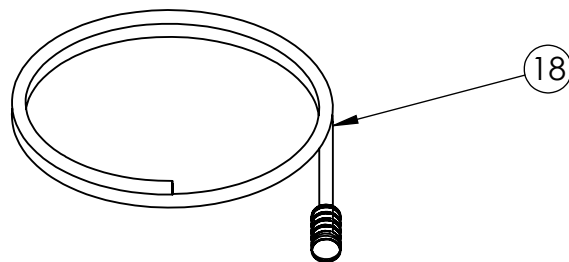

SIZE	DWG. NO.	REV.
A	60730-S	A
SCALE: N/A	ECN# DC14-0205	SHEET 2 OF 8

PUMP SERVICE ASSY, MSVK2723
PART NO. 7107969

ITEM	PART NO	DESCRIPTION	QTY.
5.1	510011	PUMP, 2700 @ 2.3 LONG EXT. AL HEAD W/O P/B	1
5.2		CAP, UNLOADER CAP, BLACK	1
5.3		SCREW, 3/8 TAPTITE 2000SP	1
5.4		BOLT, FLANGE 5/16"-18	2
5.5		NUT, WHIZ 5/16"-18	2
4	7104174	KEY, SHAFT 3/16" x 3/16" x 1 1/4"	1

GUN, 3000PSI M22(M) INLET X M22(F) OUTLET
PART NO. 7104847

LANCE, 16" W/ 1/4" QC-F X M22(M)
PART NO. 7103550

HOSE, MORFLEX 1/4' X 25' X 3100PSI M22(M) X M22(F)
PART NO. 7106419

SOAP HOSE AND FILTER KIT
PART NO. 7102207

SOAP INJECTOR KIT		
ITEM	QTY	DESCRIPTION
1	1	HOSE BARB
2	1	O-RING
3	1	O-RING
4	1	STEEL BALL
5	1	SPRING

33 PART NO. 7106630

VENTURI TUBE KIT		
ITEM	QTY	DESCRIPTION
1	1	O-RING
2	1	CHECK VALVE CORE
3	1	CHECK VALVE SPRING
4	1	NOZZLE
5	1	O-RING
6	1	VENTURI TUBE
7	1	O-RING

PUMP KIT, 510001/510011 CRANKCASE

PART NO. 7107339

510001/510011 PUMP DRAWING PARTS LIST

ITEM	MAS500	PARTS NAME	QTY PER PUMP	COMMENT
1	7106631	Case	1	
2	7106632	Oil Seal	1	
3	7106633	Thrusting Bearing 2	1	
4	7106634	Wobble Plate	1	
5	7106635	Thrusting Bearing 1	1	
6	7106629	Clip	3	
7	7106657	Spring Base	3	
8	7106658	Plunger	3	
9	7106639	Spring, Plunger	3	
10	7106640	O-Ring, Plunger Base	1	
11	7106661	Base, Plunger	1	
12	7106662	Oil Seal	3	Oil Seal Kit