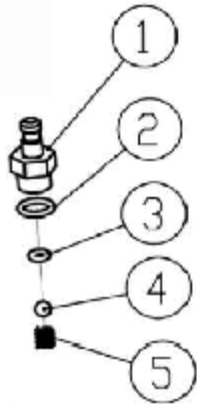

SIZE A	DWG. NO. 60730-S	REV. A
SCALE: N/A	ECN# DC14-0205	SHEET 4 OF 8

TORQUE SPECIFICATIONS

ITEM	FT-LB	IN-LB	N-M
18	13	159	18
20	13	159	18
22	16	195	22
23	18	221	25
25	10	115	13
29	13	159	18

FNA-GROUP		
1265 INDUSTRIAL STREET, DECATUR, AR 72722		
TITLE:		
OEM PUMP 2700PSI@2.3GPM VERTICAL NO POWER BOOST		
SIZE	DWG. NO.	REV.
A	60730-S	A
SCALE: N/A	ECN# DC14-0205	SHEET 5 OF 8

12 PART NO. 7106662

OIL SEAL KIT		
ITEM	QTY	DESCRIPTION
1	3	SEAL, OIL

14 PART NO. 7106664

WATER SEAL KIT		
ITEM	QTY	DESCRIPTION
1	3	HIGH PRESSURE SEAL
2	3	BACK RING
3	3	O-RING
4	3	LOW PRESSURE SEAL

16 PART NO. 7104223

VALVE KIT		
ITEM	QTY	DESCRIPTION
1	6	VALVE CASE
2	6	SPRING
3	6	VALVE PLATE
4	6	VALVE SEAT
5	6	O-RING

18 PART NO. 7108157

BOOST PLUG KIT		
ITEM	QTY	DESCRIPTION
1	1	BOOST PLUG
2	1	O-RING

25 PART NO. 7104228

SOAP INJECTOR KIT		
ITEM	QTY	DESCRIPTION
1	1	HOSE BARB
2	1	O-RING
3	1	O-RING
4	1	STEEL BALL
5	1	SPRING

33 PART NO. 7106630

VENTURI TUBE KIT		
ITEM	QTY	DESCRIPTION
1	1	O-RING
2	1	CHECK VALVE CORE
3	1	CHECK VALVE SPRING
4	1	NOZZLE
5	1	O-RING
6	1	VENTURI TUBE
7	1	O-RING