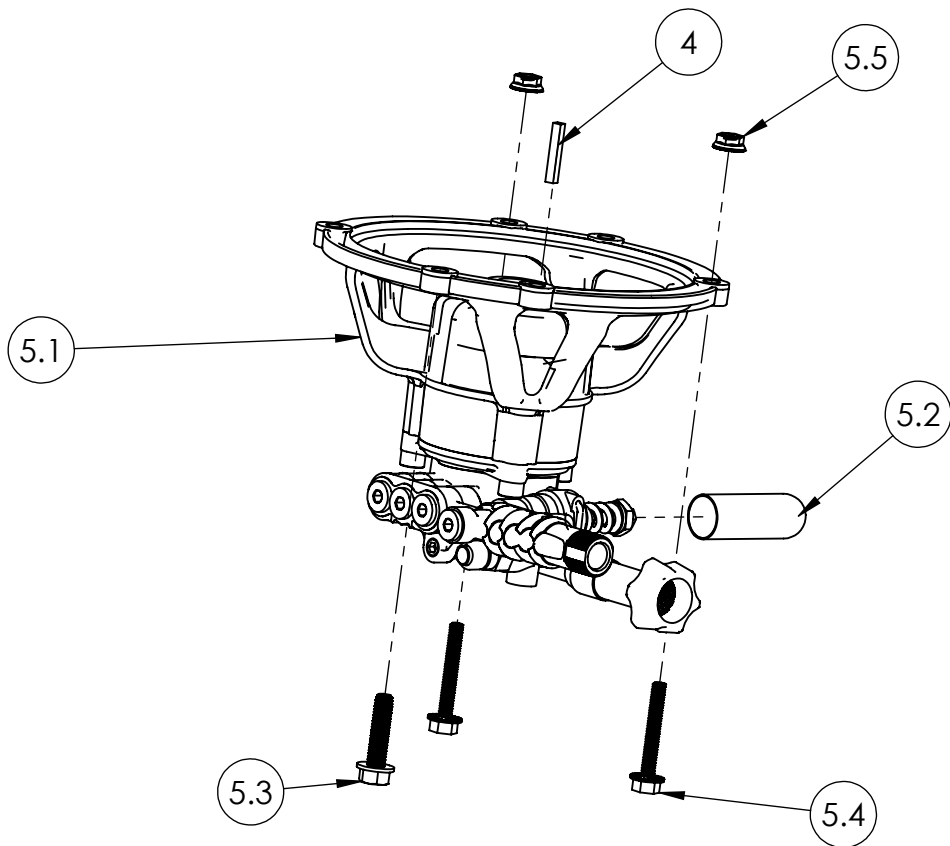

SIZE	DWG. NO.	REV.
A	60730-S	A
SCALE: N/A	ECN# DC14-0205	SHEET 2 OF 8

PUMP SERVICE ASSY, MSVK2723
PART NO. 7107969

ITEM	PART NO	DESCRIPTION	QTY.
5.1	510011	PUMP, 2700 @ 2.3 LONG EXT. AL HEAD W/O P/B	1
5.2		CAP, UNLOADER CAP, BLACK	1
5.3		SCREW, 3/8 TAPTITE 2000SP	1
5.4		BOLT, FLANGE 5/16"-18	2
5.5		NUT, WHIZ 5/16"-18	2
4	7104174	KEY, SHAFT 3/16" x 3/16" x 1 1/4"	1

GUN, 3000PSI M22(M) INLET X M22(F) OUTLET
PART NO. 7104847

LANCE, 16" W/ 1/4" QC-F X M22(M)
PART NO. 7103550

HOSE, MORFLEX 1/4' X 25' X 3100PSI M22(M) X M22(F)
PART NO. 7106419

SOAP HOSE AND FILTER KIT
PART NO. 7102207

SOAP INJECTOR KIT		
ITEM	QTY	DESCRIPTION
1	1	HOSE BARB
2	1	O-RING
3	1	O-RING
4	1	STEEL BALL
5	1	SPRING

33 PART NO. 7106630

VENTURI TUBE KIT		
ITEM	QTY	DESCRIPTION
1	1	O-RING
2	1	CHECK VALVE CORE
3	1	CHECK VALVE SPRING
4	1	NOZZLE
5	1	O-RING
6	1	VENTURI TUBE
7	1	O-RING